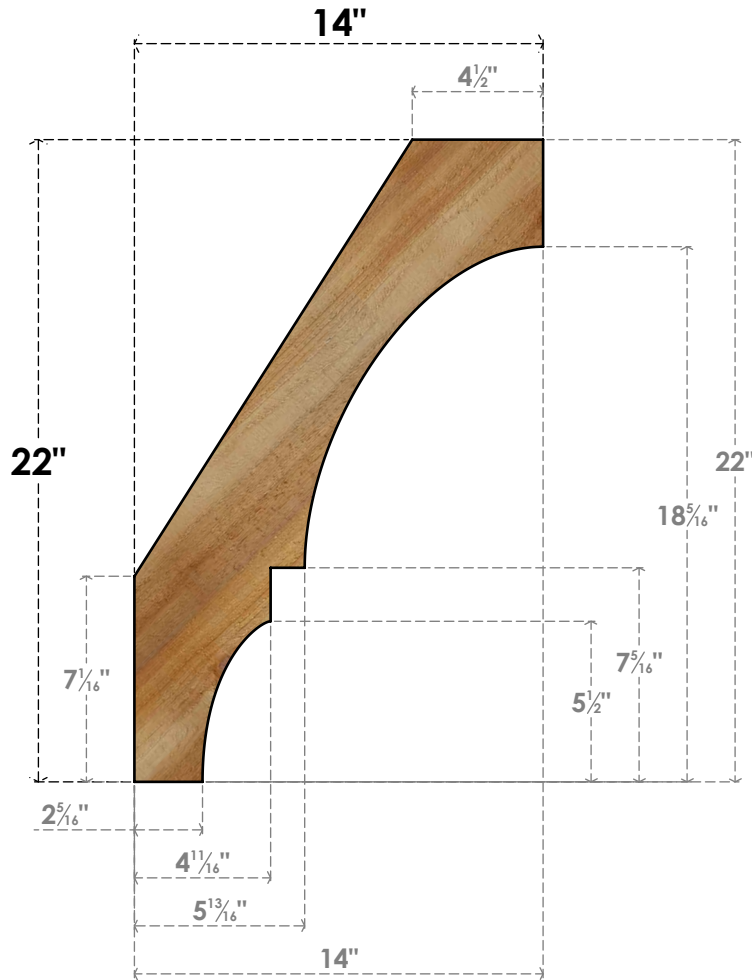

BRC04X14X22BOA00RWR

4"W X 14"D X 22"H BALBOA ROUGH SAWN BRACE, WESTERN RED CEDAR

SIDE

FRONT

EKENA MILLWORK
2300 WEST MAIN ST.
CLARKSVILLE, TX 75426
TOLL FREE: 866-607-0453
WWW.EKENAMILLWORK.COM

NOTES

1. INSTALLATION TO BE COMPLETED IN ACCORDANCE WITH MANUFACTURER'S SPECIFICATIONS.
2. DRAWING MAY NOT BE TO SCALE
3. THIS DRAWING IS INTENDED FOR DESIGN AND PLANNING PURPOSES ONLY.
4. ALL INFORMATION CONTAINED HEREIN WAS CURRENT AT THE TIME OF DEVELOPMENT BUT MUST BE REVIEWED AND APPROVED BY THE PRODUCT MANUFACTURER TO BE CONSIDERED ACCURATE.
5. PRODUCTS ARE NOT KILN DRIED. THIS ITEM IS UNIQUE AND WILL CONTAIN THE NATURAL VARIATIONS THAT THE WOOD SPECIES OFFERS. THIS MAY RESULT IN VARIATIONS UP TO 1/4"