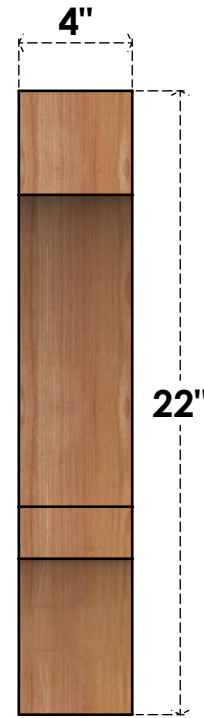

BRC04X14X22BOA00RWR

4"W X 14"D X 22"H BALBOA ROUGH SAWN BRACE, WESTERN RED CEDAR

SIDE

FRONT

EKENA MILLWORK
2300 WEST MAIN ST.
CLARKSVILLE, TX 75426
TOLL FREE: 866-607-0453
WWW.EKENAMILLWORK.COM

NOTES

1. INSTALLATION TO BE COMPLETED IN ACCORDANCE WITH MANUFACTURER'S SPECIFICATIONS.
2. DRAWING MAY NOT BE TO SCALE
3. THIS DRAWING IS INTENDED FOR DESIGN AND PLANNING PURPOSES ONLY.
4. ALL INFORMATION CONTAINED HEREIN WAS CURRENT AT THE TIME OF DEVELOPMENT BUT MUST BE REVIEWED AND APPROVED BY THE PRODUCT MANUFACTURER TO BE CONSIDERED ACCURATE.
5. PRODUCTS ARE NOT KILN DRIED. THIS ITEM IS UNIQUE AND WILL CONTAIN THE NATURAL VARIATIONS THAT THE WOOD SPECIES OFFERS. THIS MAY RESULT IN VARIATIONS UP TO 1/4"